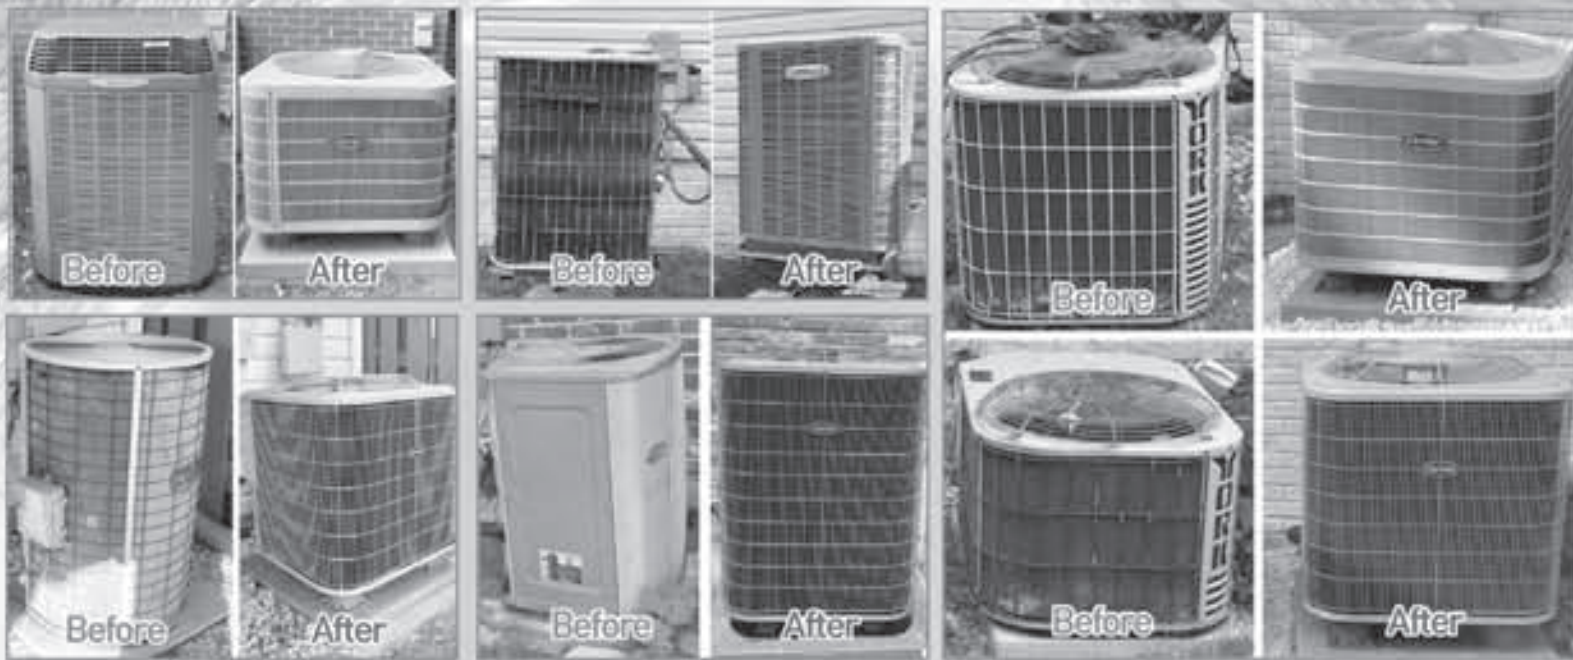

## L&B에서 제공하는 서비스

- AIR CLEANER AND HUMIDIFIER
- INDOOR AIR QUALITY PROBLEMS
- FURNACES & AIR HANDLERS
- NEW FURNACE INSTALLATION
- FURNACE REPAIR SERVICE
- AIR CONDITIONERS & HEAT PUMPS
- AC INSTALLATION
- AC REPAIR