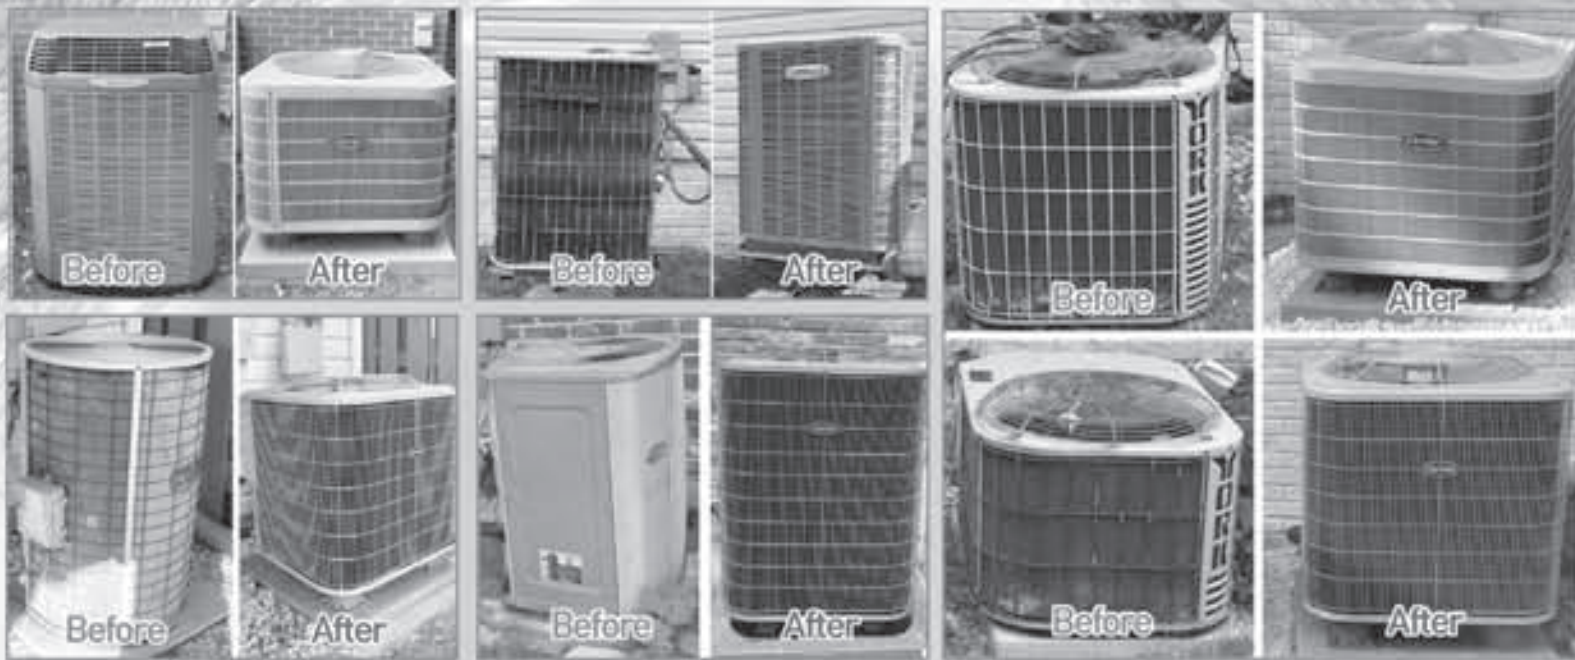

## L&B에서 제공하는 서비스

- AIR CLEANER AND HUMIDIFIER
- INDOOR AIR QUALITY PROBLEMS
- FURNACES & AIR HANDLERS
- NEW FURNACE INSTALLATION
- FURNACE REPAIR SERVICE
- AIR CONDITIONERS & HEAT PUMPS
- AC INSTALLATION
- AC REPAIR