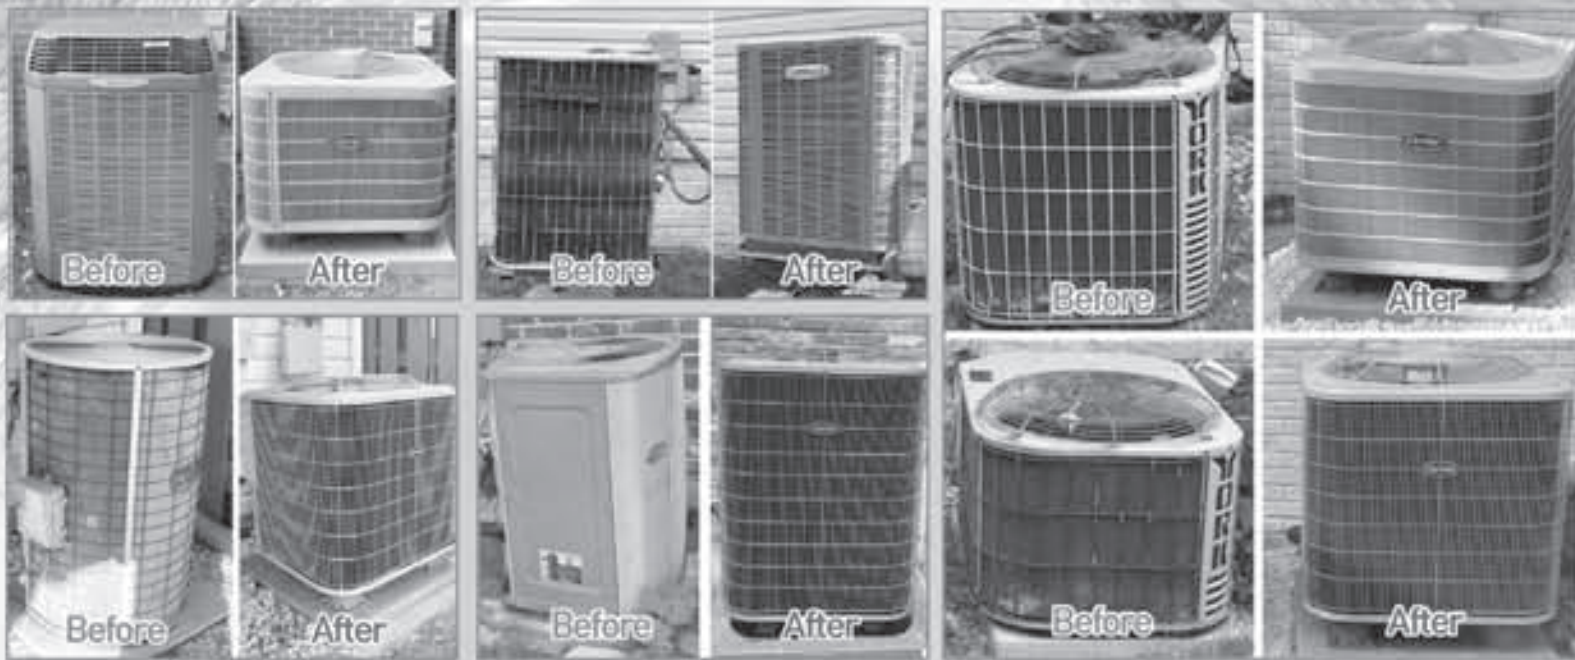

L&B에서 제공하는 서비스

- AIR CLEANER AND HUMIDIFIER
- INDOOR AIR QUALITY PROBLEMS
- FURNACES & AIR HANDLERS
- NEW FURNACE INSTALLATION
- FURNACE REPAIR SERVICE
- AIR CONDITIONERS & HEAT PUMPS
- AC INSTALLATION
- AC REPAIR