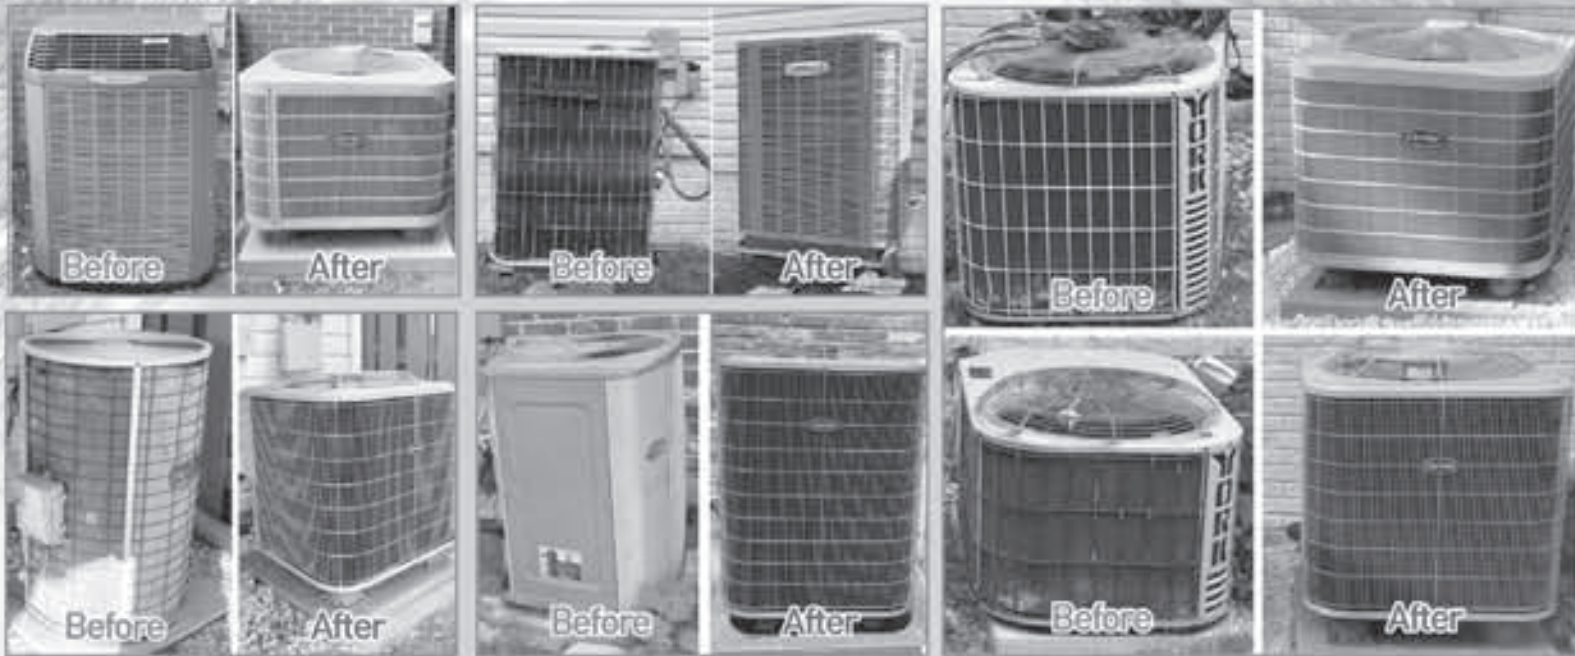

## L&B에서 제공하는 서비스

- AIR CLEANER AND HUMIDIFIER
- INDOOR AIR QUALITY PROBLEMS
- FURNACES & AIR HANDLERS
- NEW FURNACE INSTALLATION
- FURNACE REPAIR SERVICE
- AIR CONDITIONERS & HEAT PUMPS
- AC INSTALLATION
- AC REPAIR