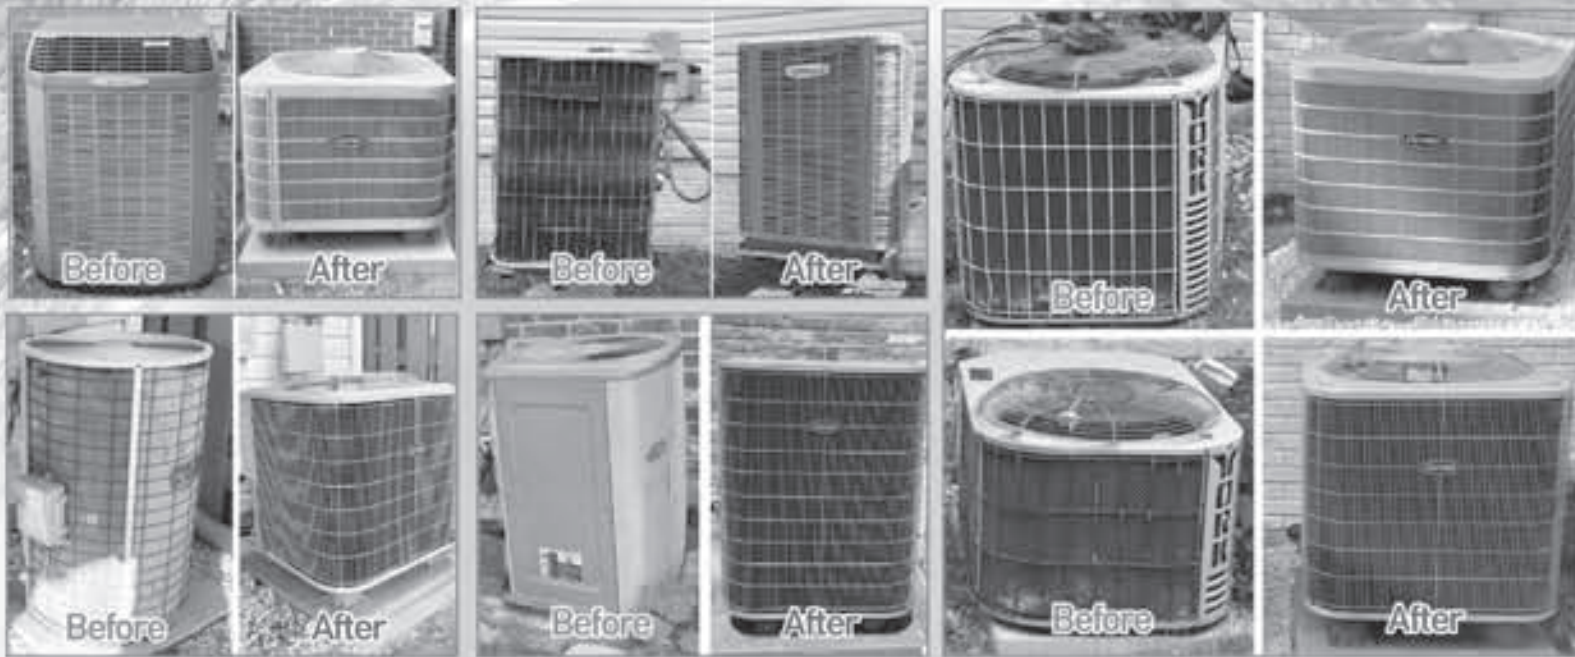

## L&B에서 제공하는 서비스

- AIR CLEANER AND HUMIDIFIER
- INDOOR AIR QUALITY PROBLEMS
- FURNACES & AIR HANDLERS
- NEW FURNACE INSTALLATION
- FURNACE REPAIR SERVICE
- AIR CONDITIONERS & HEAT PUMPS
- AC INSTALLATION
- AC REPAIR