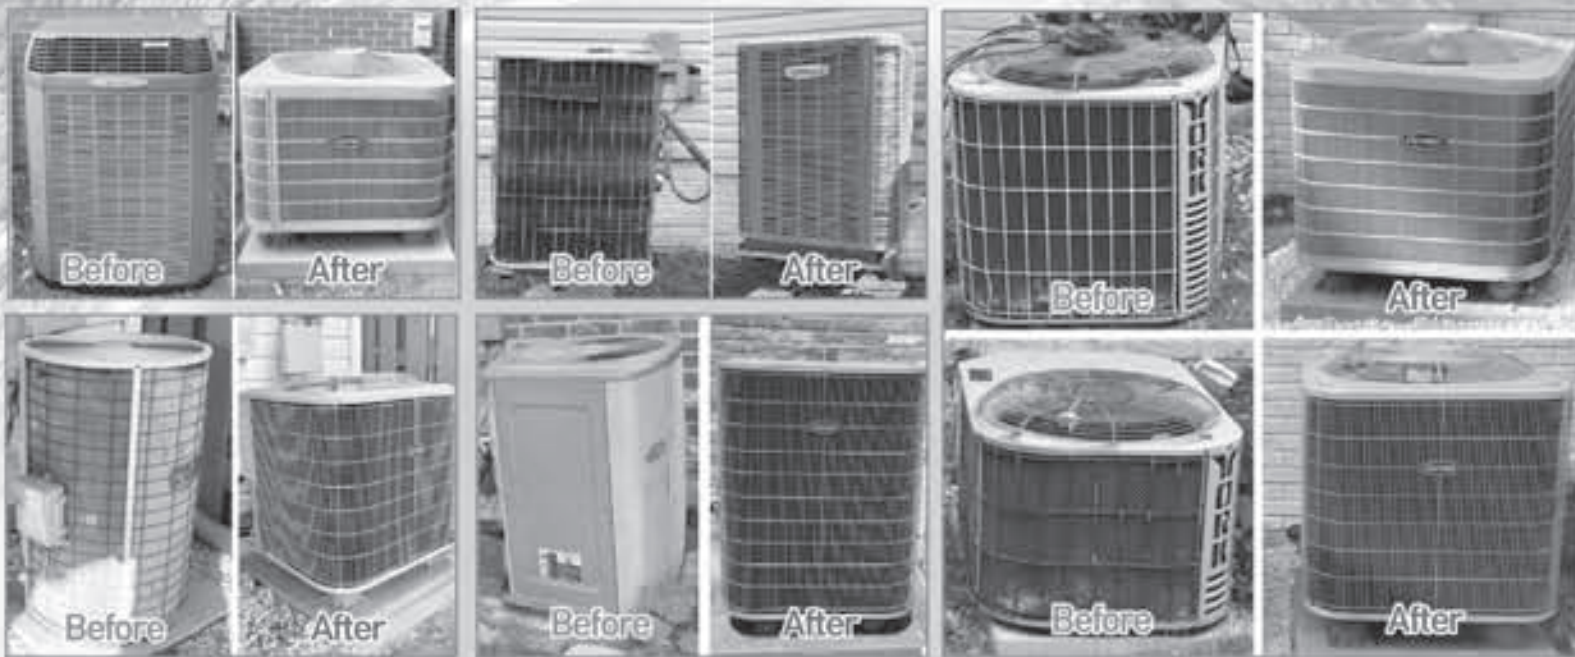

**L&B에서 제공하는 서비스**

- AIR CLEANER AND HUMIDIFIER
- INDOOR AIR QUALITY PROBLEMS
- FURNACES & AIR HANDLERS
- NEW FURNACE INSTALLATION
- FURNACE REPAIR SERVICE
- AIR CONDITIONERS & HEAT PUMPS
- AC INSTALLATION
- AC REPAIR