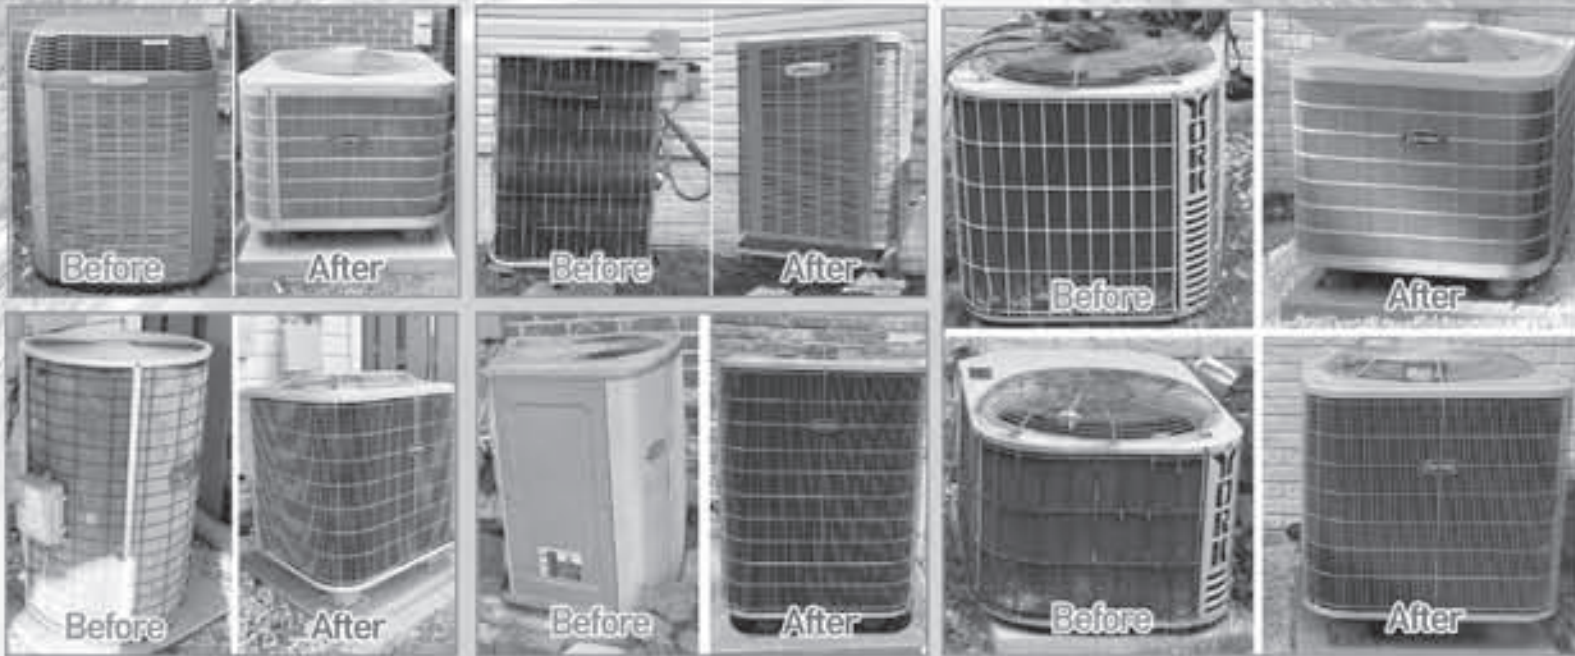

L&B에서 제공하는 서비스

- AIR CLEANER AND HUMIDIFIER
- INDOOR AIR QUALITY PROBLEMS
- FURNACES & AIR HANDLERS
- NEW FURNACE INSTALLATION
- FURNACE REPAIR SERVICE
- AIR CONDITIONERS & HEAT PUMPS
- AC INSTALLATION
- AC REPAIR