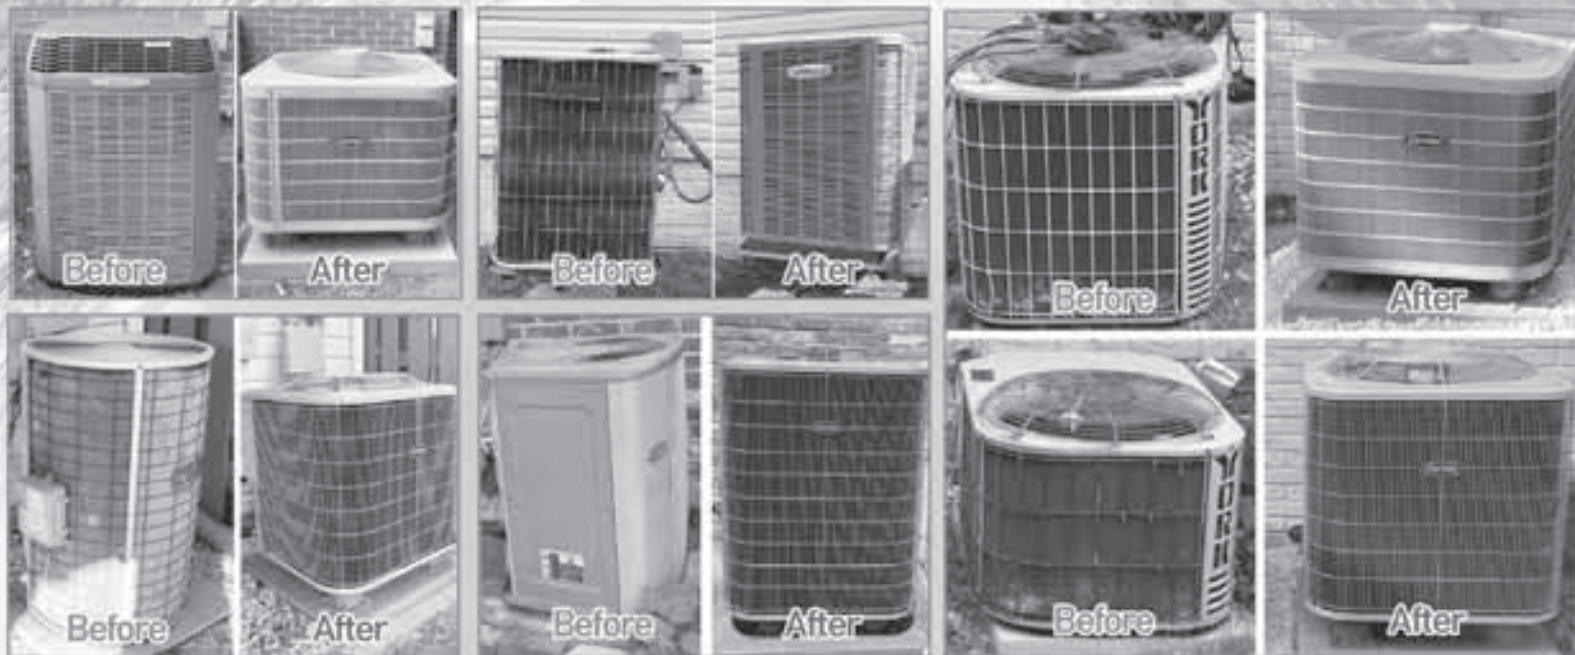

L&B에서 제공하는 서비스

- AIR CLEANER AND HUMIDIFIER
- INDOOR AIR QUALITY PROBLEMS
- FURNACES & AIR HANDLERS
- NEW FURNACE INSTALLATION
- FURNACE REPAIR SERVICE
- AIR CONDITIONERS & HEAT PUMPS
- AC INSTALLATION
- AC REPAIR